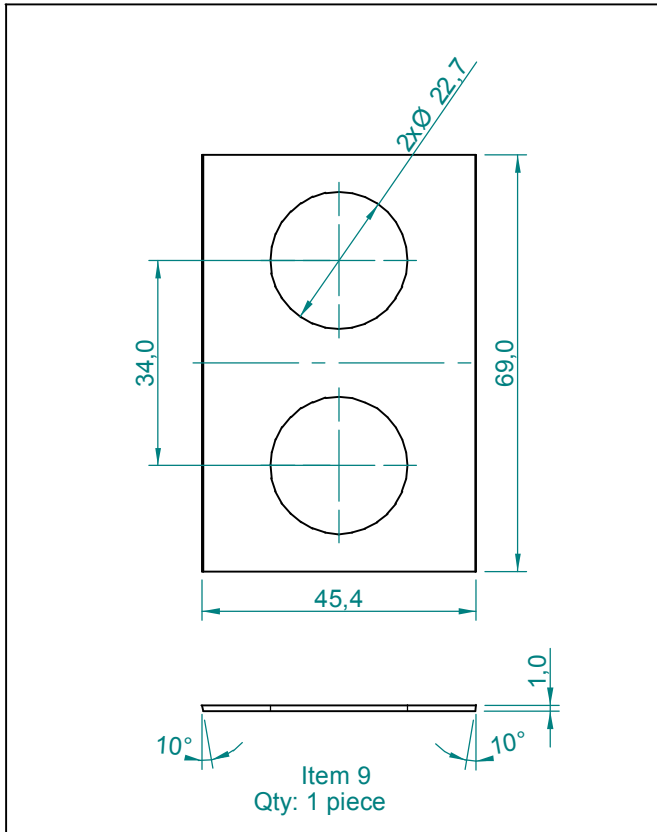

Specifications subject to  
change without notice.

Item 1  
Qty: 2 pieces

Item 11  
Qty: 2 pieces

Item 7  
Qty: 2 pieces

Item 12  
Qty: 1 piece

Item 13  
Qty: 2 pieces

Dimensions in cm.

Projection Angle:

USA Address:  
**SELENIUM USA**  
USA  
[www.seleniumloudspeakers.com](http://www.seleniumloudspeakers.com)

Dimensions in cm.

Projection Angle:

Specifications subject to change without notice.

Dimensions in cm.