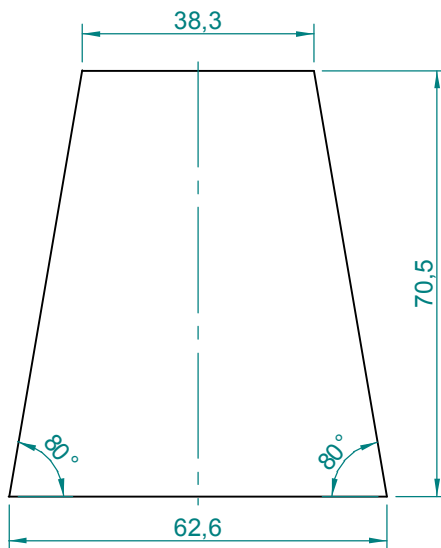

| Item | Qty | Description  | Material       | Notes |
|------|-----|--------------|----------------|-------|
| 1    | 2   | Top/Bottom   | Plywood 20 mm  |       |
| 2    | 2   | Lateral      | Plywood 20 mm  |       |
| 3    | 1   | Panel 1      | Plywood 20 mm  |       |
| 4    | 1   | Rear Panel 1 | Plywood 20 mm  |       |
| 5    | 1   | Frame 1      | Plywood 20 mm  |       |
| 6    | 4   | Frame 2      | Plywood 20 mm  |       |
| 7    | 2   | Ramp 1       | Plywood 20 mm  |       |
| 8    | 1   | Panel 2      | Plywood 20 mm  |       |
| 9    | 1   | Panel 3      | Plywood 10 mm  |       |
| 10   | 1   | Panel 4      | Plywood 10 mm  |       |
| 11   | 2   | Ramp 2       | Plywood 20 mm  |       |
| 12   | 1   | Partition 1  | Plywood 20 mm  |       |
| 13   | 2   | Wedge        | Plywood 20 mm  |       |
| 14   | 1   | Rear Panel 2 | Plywood 20 mm  |       |
| 15   | 2   | Frame 3      | Plywoods 20 mm |       |
| 16   | 4   | Frame 4      | Plywood 20 mm  |       |
| 17   | 1   | Partition 2  | Plywood 20 mm  |       |

Specifications subject to  
change without notice.

Item 1  
Qty: 2 pieces

Item 11  
Qty: 2 pieces

Item 7  
Qty: 2 pieces

Item 12  
Qty: 1 piece

Item 13  
Qty: 2 pieces

Dimensions in cm.

Projection Angle:

USA Address:  
**SELENIUM USA**  
USA  
[www.seleniumloudspeakers.com](http://www.seleniumloudspeakers.com)

Dimensions in cm.

Projection Angle:

Specifications subject to change without notice.

Dimensions in cm.