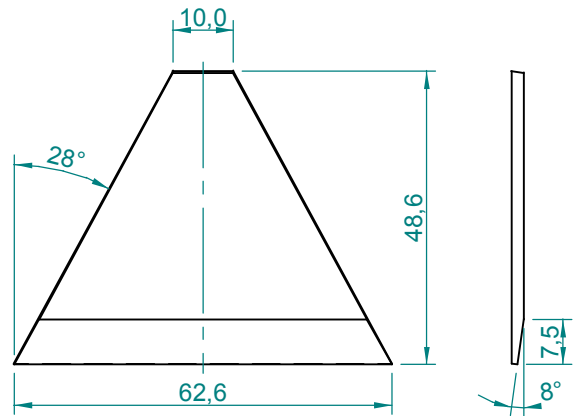

| Item | Qty | Description  | Material       | Notes |
|------|-----|--------------|----------------|-------|
| 1    | 2   | Top/Bottom   | Plywood 20 mm  |       |
| 2    | 2   | Lateral      | Plywood 20 mm  |       |
| 3    | 1   | Panel 1      | Plywood 20 mm  |       |
| 4    | 1   | Rear Panel 1 | Plywood 20 mm  |       |
| 5    | 1   | Frame 1      | Plywood 20 mm  |       |
| 6    | 4   | Frame 2      | Plywood 20 mm  |       |
| 7    | 2   | Ramp 1       | Plywood 20 mm  |       |
| 8    | 1   | Panel 2      | Plywood 20 mm  |       |
| 9    | 1   | Panel 3      | Plywood 10 mm  |       |
| 10   | 1   | Panel 4      | Plywood 10 mm  |       |
| 11   | 2   | Ramp 2       | Plywood 20 mm  |       |
| 12   | 1   | Partition 1  | Plywood 20 mm  |       |
| 13   | 2   | Wedge        | Plywood 20 mm  |       |
| 14   | 1   | Rear Panel 2 | Plywood 20 mm  |       |
| 15   | 2   | Frame 3      | Plywoods 20 mm |       |
| 16   | 4   | Frame 4      | Plywood 20 mm  |       |
| 17   | 1   | Partition 2  | Plywood 20 mm  |       |

Specifications subject to  
change without notice.

Item 1  
Qty: 2 pieces

Item 11  
Qty: 2 pieces

Item 7  
Qty: 2 pieces

Item 12  
Qty: 1 piece

Item 13  
Qty: 2 pieces

Dimensions in cm.

Projection Angle:

USA Address:  
**SELENIUM USA**  
USA  
[www.seleniumloudspeakers.com](http://www.seleniumloudspeakers.com)

Dimensions in cm.

Projection Angle:

Specifications subject to change without notice.

Dimensions in cm.