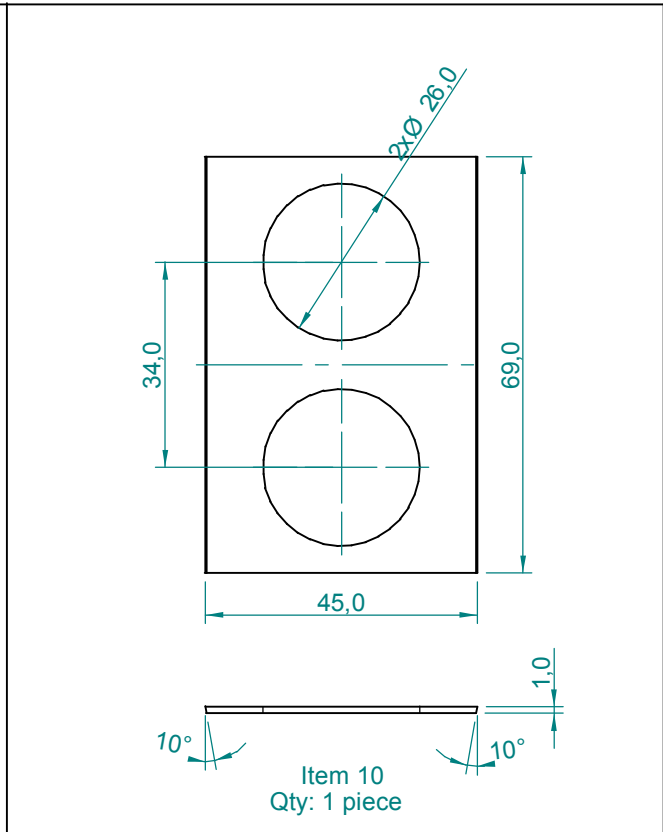

Specifications subject to  
change without notice.

Item 1  
Qty: 2 pieces

Item 11  
Qty: 2 pieces

Item 7  
Qty: 2 pieces

Item 12  
Qty: 1 piece

Item 13  
Qty: 2 pieces

Dimensions in cm.

Projection Angle:

USA Address:  
**SELENIUM USA**  
USA  
[www.seleniumloudspeakers.com](http://www.seleniumloudspeakers.com)

Dimensions in cm.

Projection Angle:

Specifications subject to change without notice.

Dimensions in cm.