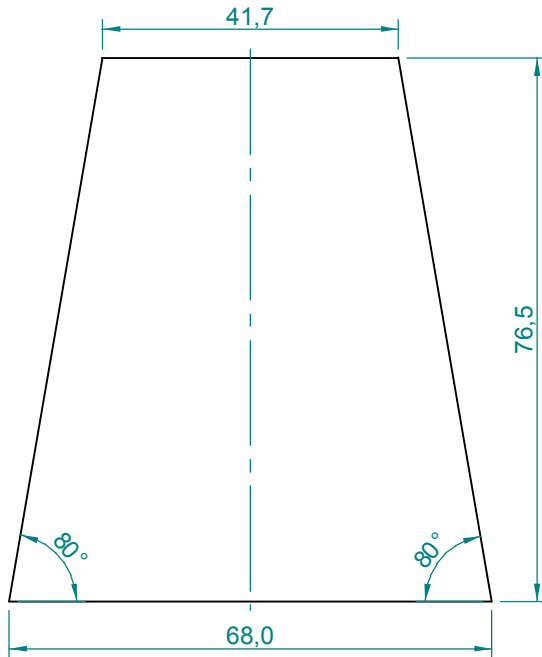

USA Address:  
**SELENIUM USA**  
USA  
[www.seleniumloudspeakers.com](http://www.seleniumloudspeakers.com)

NOTES:

Net internal volume of the 18" low frequency driver chamber: 150 liters (each).

Cut off Frequency:

Specifications subject to  
change without notice.

Item 1  
Qty: 2 pieces

Item 3  
Qty: 1 piece

Item 4  
Qty: 2 pieces

Item 5  
Qty: 2 pieces

Dimensions in cm.

Projection Angle:

First