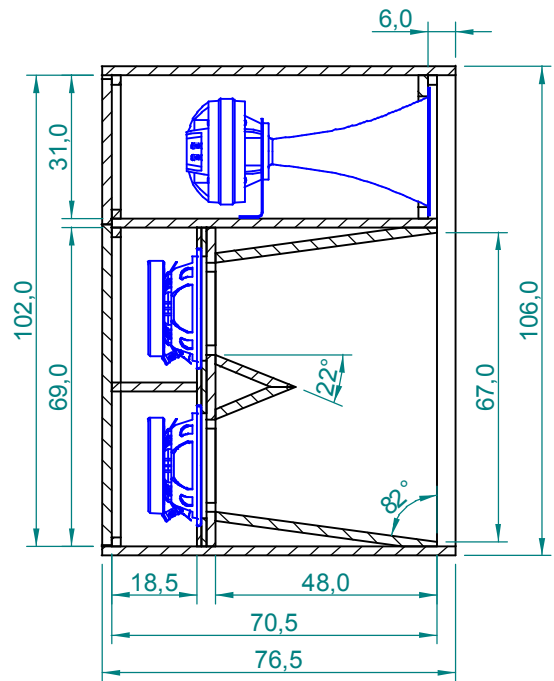

USA Address:  
**SELENIUM USA**  
USA  
[www.seleniumloudspeakers.com](http://www.seleniumloudspeakers.com)

Dimensions in cm.

Projection Angle:

Specifications subject to  
change without notice.

Section A-A

Section B-B

Dimensions in cm.

Projection Angle:

First

Specifications subject to change without notice.

03/03 - Rev.: 01 - Page: 1/6

F:\CAIXAS ACÚSTICAS\PAS\PAS3\PAS3MA4\PAS3MA4ANGLES

EUROPE Address:  
**SELENIUM EUROPE**  
Germany  
[www.seleniumloudspeakers.com](http://www.seleniumloudspeakers.com)