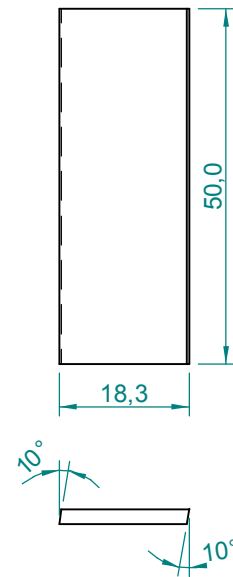

18" Speaker: Low: 40 Hz.

High: should match the low cut off frequency of the next channel enclosure.

Recommended Crossover: Active, Linkwitz-Riley, 24 dB/oct.

| Item | Qty | Description        | Material      | Notes |
|------|-----|--------------------|---------------|-------|
| 1    | 2   | Top/Botton         | Plywood 20 mm |       |
| 2    | 2   | Lateral            | Plywood 20 mm |       |
| 3    | 1   | Partition          | Plywood 20 mm |       |
| 4    | 2   | Front Panel        | Plywood 20 mm |       |
| 5    | 2   | Duct Wall          | Plywood 20 mm |       |
| 6    | 1   | Back               | Plywood 20 mm |       |
| 7    | 2   | Duct Reinforcement | Plywood 20 mm |       |
| 8    | 2   | Frame 1            | Plywood 20 mm |       |
| 9    | 2   | Frame 2            | Plywood 20 mm |       |

Specifications subject to  
change without notice.

Item 1  
Qty: 2 pieces

Item 3  
Qty: 1 piece

Item 4  
Qty: 2 pieces

Item 5  
Qty: 2 pieces

Dimensions in cm.

Projection Angle:

First

Section B-B

Dimensions in cm.

Projection Angle:

First

Specifications subject to change without notice.

03/03 - Rev.: 01 - Page: 1/6

F:\CAIXAS ACÚSTICAS\PAS\PAS3\PAS3MA4\PAS3MA4ANGLES

EUROPE Address:  
**SELENIUM EUROPE**  
Germany  
[www.seleniumloudspeakers.com](http://www.seleniumloudspeakers.com)