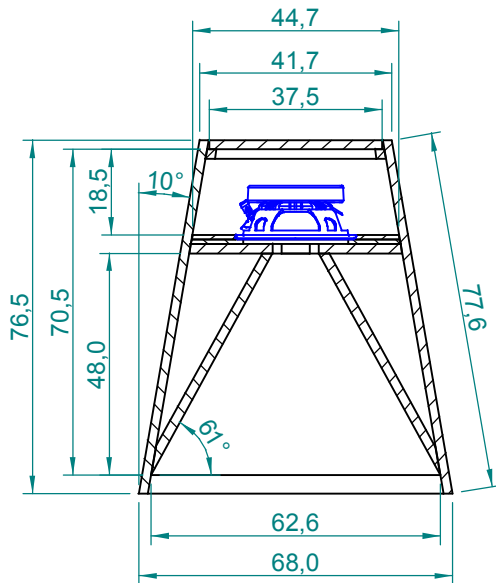

USA Address:  
**SELENIUM USA**  
USA  
[www.seleniumloudspeakers.com](http://www.seleniumloudspeakers.com)

Dimensions in cm.

Projection Angle:

Specifications subject to  
change without notice.

Section A-A

Section B-B

Dimensions in cm.

Projection Angle:

First

Specifications subject to change without notice.

03/03 - Rev.: 01 - Page: 1/6

F:\CAIXAS ACÚSTICAS\PAS\PAS3\PAS3MA4\PAS3MA4ANGLES

EUROPE Address:  
**SELENIUM EUROPE**  
Germany  
[www.seleniumloudspeakers.com](http://www.seleniumloudspeakers.com)