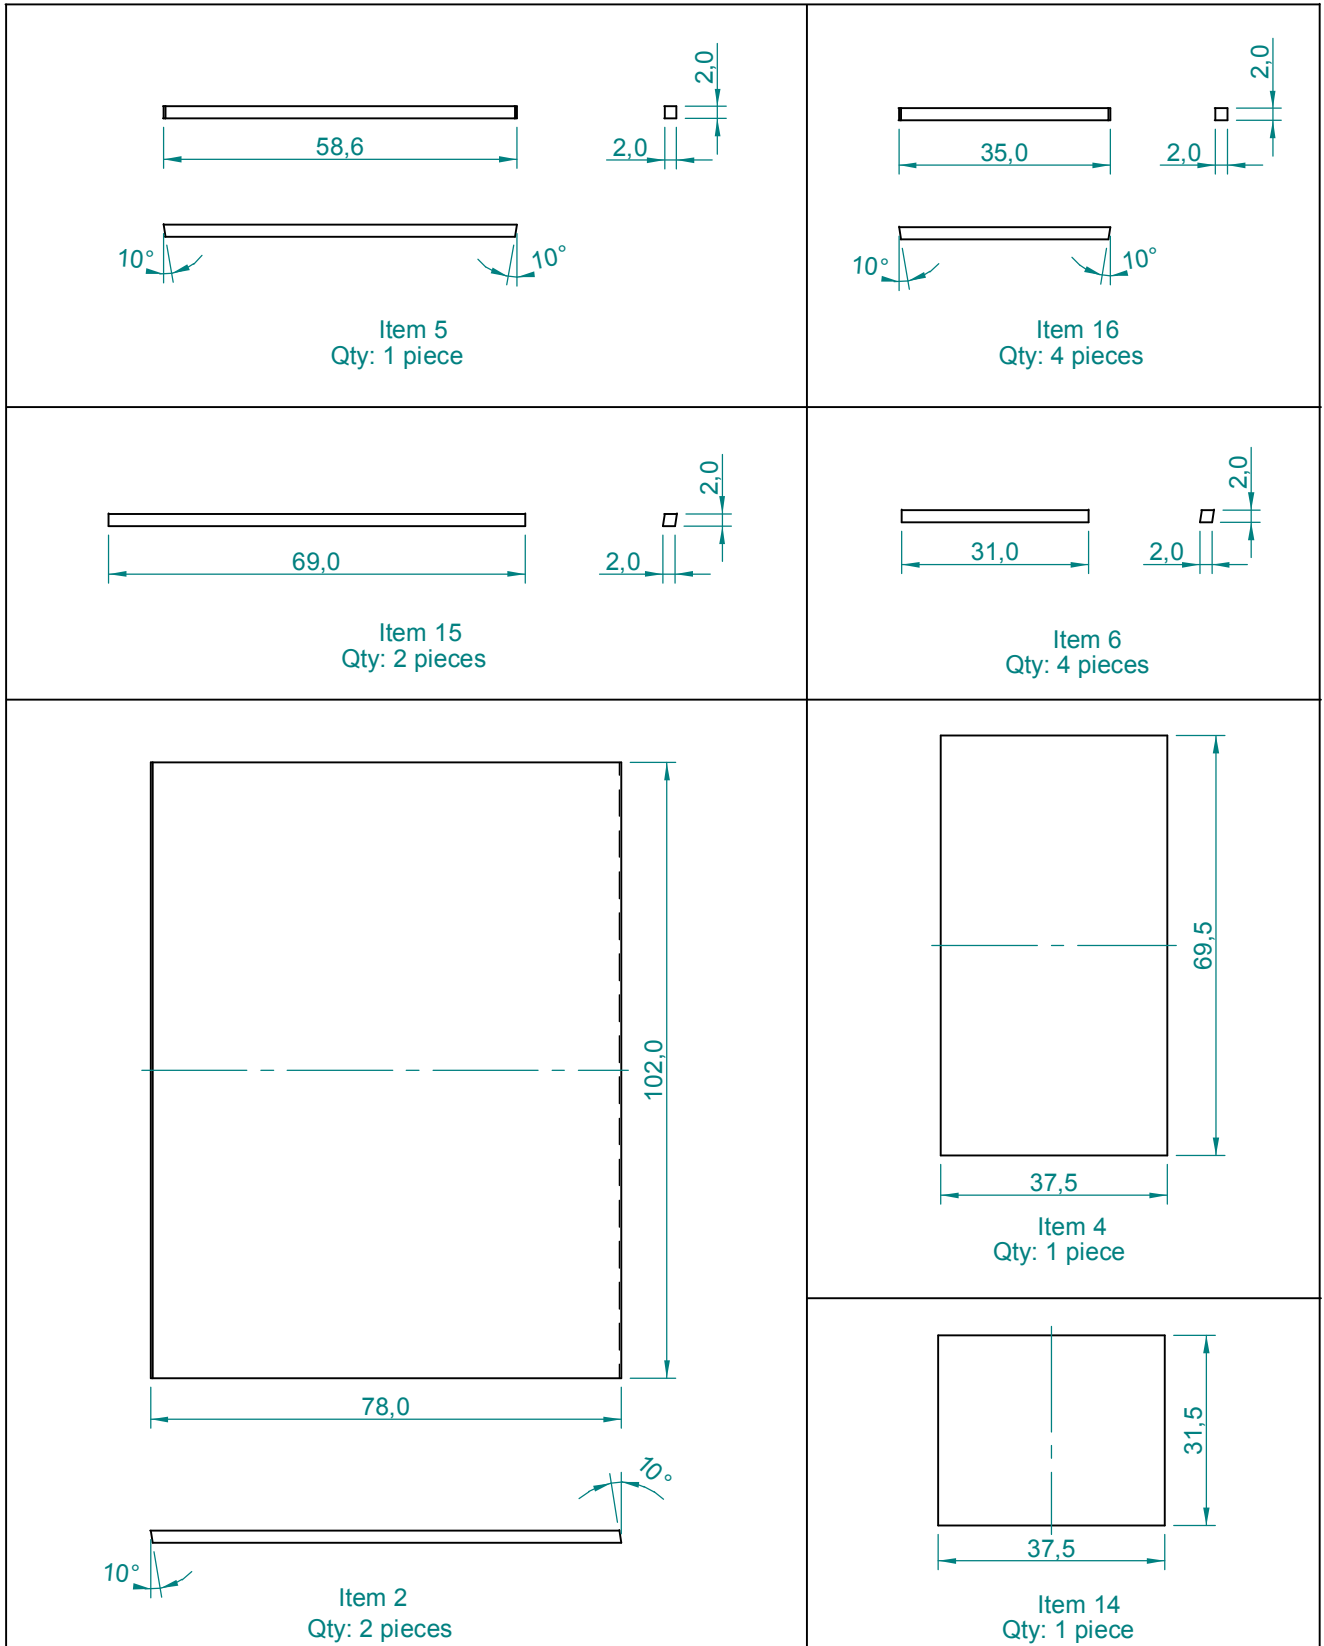

| Item | Qty | Description  | Material       | Notes |
|------|-----|--------------|----------------|-------|
| 1    | 2   | Top/Bottom   | Plywood 20 mm  |       |
| 2    | 2   | Lateral      | Plywood 20 mm  |       |
| 3    | 1   | Panel 1      | Plywood 20 mm  |       |
| 4    | 1   | Rear Panel 1 | Plywood 20 mm  |       |
| 5    | 1   | Frame 1      | Plywood 20 mm  |       |
| 6    | 4   | Frame 2      | Plywood 20 mm  |       |
| 7    | 2   | Ramp 1       | Plywood 20 mm  |       |
| 8    | 1   | Panel 2      | Plywood 20 mm  |       |
| 9    | 1   | Panel 3      | Plywood 10 mm  |       |
| 10   | 1   | Panel 4      | Plywood 10 mm  |       |
| 11   | 2   | Ramp 2       | Plywood 20 mm  |       |
| 12   | 1   | Partition 1  | Plywood 20 mm  |       |
| 13   | 2   | Wedge        | Plywood 20 mm  |       |
| 14   | 1   | Rear Panel 2 | Plywood 20 mm  |       |
| 15   | 2   | Frame 3      | Plywoods 20 mm |       |
| 16   | 4   | Frame 4      | Plywood 20 mm  |       |
| 17   | 1   | Partition 2  | Plywood 20 mm  |       |

Specifications subject to  
change without notice.

Item 1  
Qty: 2 pieces

Item 11  
Qty: 2 pieces

Item 7  
Qty: 2 pieces

Item 12  
Qty: 1 piece

Item 13  
Qty: 2 pieces

Dimensions in cm.

Projection Angle:

USA Address:  
**SELENIUM USA**  
USA  
[www.seleniumloudspeakers.com](http://www.seleniumloudspeakers.com)

Dimensions in cm.

Projection Angle:

Specifications subject to change without notice.

Dimensions in cm.