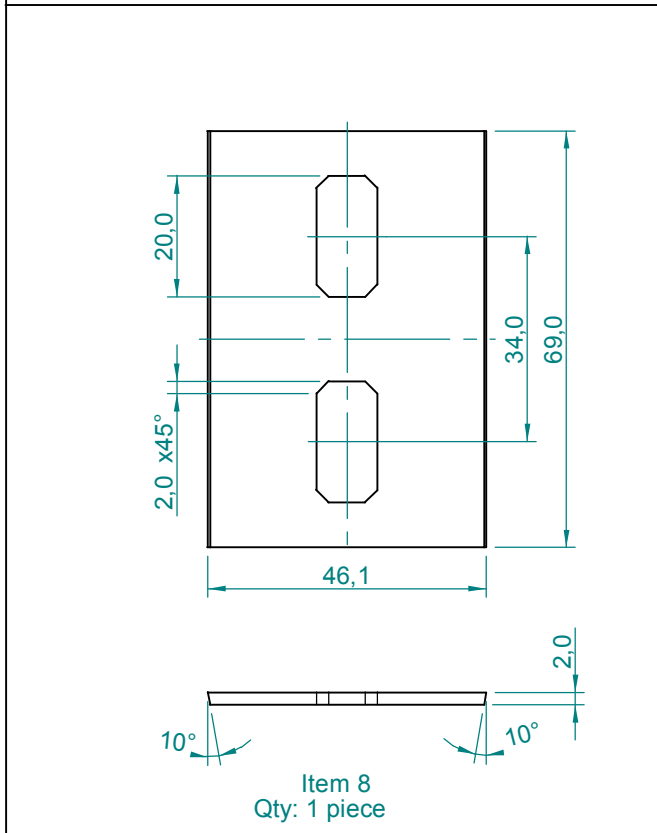

Specifications subject to  
change without notice.

Item 1  
Qty: 2 pieces

Item 11  
Qty: 2 pieces

Item 7  
Qty: 2 pieces

Item 12  
Qty: 1 piece

Item 13  
Qty: 2 pieces

Dimensions in cm.

Projection Angle:

USA Address:  
**SELENIUM USA**  
USA  
[www.seleniumloudspeakers.com](http://www.seleniumloudspeakers.com)

Dimensions in cm.

Projection Angle:

Specifications subject to change without notice.

Dimensions in cm.