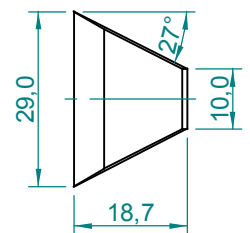

| Item | Qty | Description  | Material       | Notes |
|------|-----|--------------|----------------|-------|
| 1    | 2   | Top/Bottom   | Plywood 20 mm  |       |
| 2    | 2   | Lateral      | Plywood 20 mm  |       |
| 3    | 1   | Panel 1      | Plywood 20 mm  |       |
| 4    | 1   | Rear Panel 1 | Plywood 20 mm  |       |
| 5    | 1   | Frame 1      | Plywood 20 mm  |       |
| 6    | 4   | Frame 2      | Plywood 20 mm  |       |
| 7    | 2   | Ramp 1       | Plywood 20 mm  |       |
| 8    | 1   | Panel 2      | Plywood 20 mm  |       |
| 9    | 1   | Panel 3      | Plywood 10 mm  |       |
| 10   | 1   | Panel 4      | Plywood 10 mm  |       |
| 11   | 2   | Ramp 2       | Plywood 20 mm  |       |
| 12   | 1   | Partition 1  | Plywood 20 mm  |       |
| 13   | 2   | Wedge        | Plywood 20 mm  |       |
| 14   | 1   | Rear Panel 2 | Plywood 20 mm  |       |
| 15   | 2   | Frame 3      | Plywoods 20 mm |       |
| 16   | 4   | Frame 4      | Plywood 20 mm  |       |
| 17   | 1   | Partition 2  | Plywood 20 mm  |       |

Specifications subject to  
change without notice.

Item 1  
Qty: 2 pieces

Item 11  
Qty: 2 pieces

Item 7  
Qty: 2 pieces

Item 12  
Qty: 1 piece

Item 13  
Qty: 2 pieces

Dimensions in cm.

Projection Angle:

USA Address:  
**SELENIUM USA**  
USA  
[www.seleniumloudspeakers.com](http://www.seleniumloudspeakers.com)

Dimensions in cm.

Projection Angle:

Specifications subject to change without notice.

Dimensions in cm.