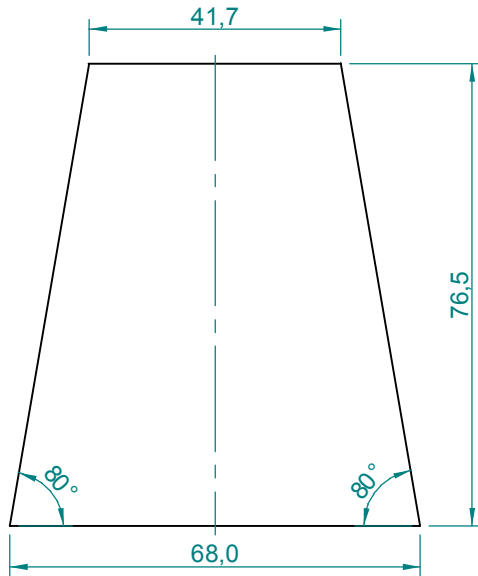

Section B-B

Dimensions in cm.

Projection Angle:

First

Specifications subject to change without notice.

03/03 - Rev.: 01 - Page: 1/6

F:\CAIXAS ACÚSTICAS\PAS\PAS3\PAS3MA4\PAS3MA4ANGLES

EUROPE Address:  
**SELENIUM EUROPE**  
Germany  
[www.seleniumloudspeakers.com](http://www.seleniumloudspeakers.com)

Specifications subject to  
change without notice.

Item 1  
Qty: 2 pieces

Item 11  
Qty: 2 pieces

Item 7  
Qty: 2 pieces

Item 12  
Qty: 1 piece

Item 13  
Qty: 2 pieces

Dimensions in cm.

Projection Angle: