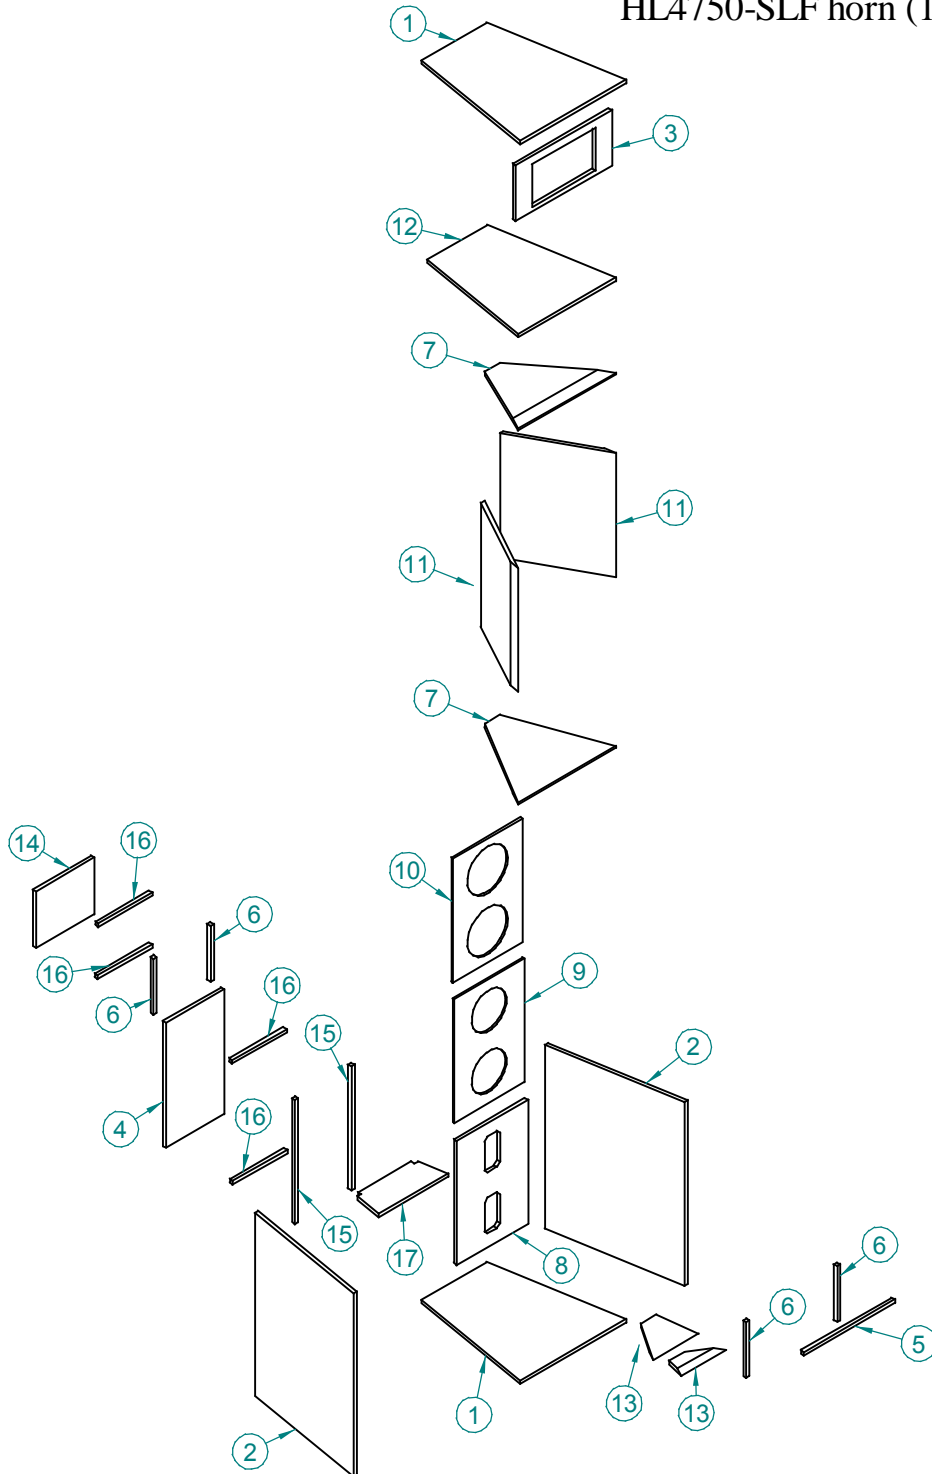

Trapezoidal cabinet, two way, horn type, for use in PA systems, with two 10" mid-bass and one titanium compression driver with horn.

Components:

- 10MB1P mid-bass (2 pieces)
- D4400Ti or D408Ti or D3300Ti DPD or D3305Ti DPD driver (1 piece)
- HL4750-SLF horn (1 piece)

Projection Angle:

Specifications subject to change without notice.