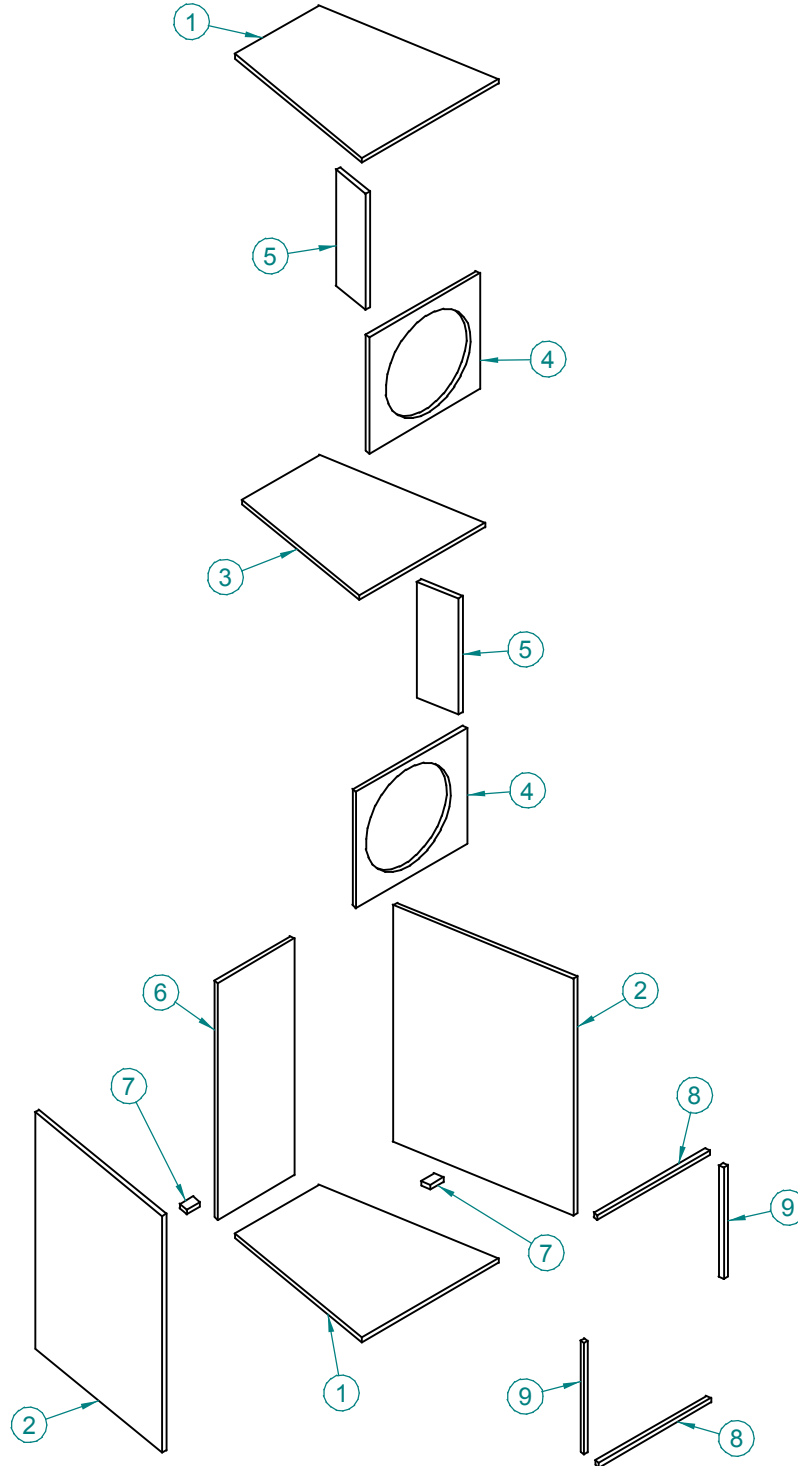

Low frequency cabinet, trapezoidal shape, bass-reflex type for use in PA systems with two 18" low frequency driver.

Components:
18SW1P or 18SW2P subwoofer or
WPU1805 or WPU1807 woofer (2 pieces)

Projection Angle:

First

Specifications subject to change without notice.

03/03 - Rev.: 01 - Page: 2/5

F:\CAIXAS ACÚSTICAS\PAS\PAS3\PAS3G1\PAS3G1INGLES

EUROPE Address:
SELENIUM EUROPE
Germany
www.seleniumloudspeakers.com

USA Address:
SELENIUM USA
USA
www.seleniumloudspeakers.com