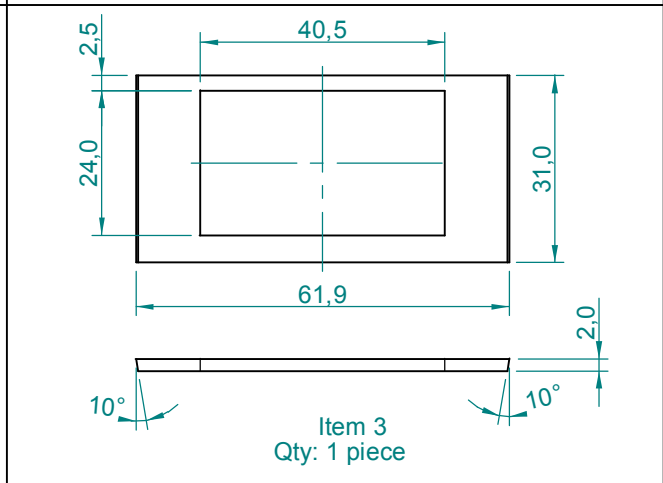

Specifications subject to  
change without notice.

Item 1  
Qty: 2 pieces

Item 11  
Qty: 2 pieces

Item 7  
Qty: 2 pieces

Item 12  
Qty: 1 piece

Item 13  
Qty: 2 pieces

Dimensions in cm.

Projection Angle:

USA Address:  
**SELENIUM USA**  
USA  
[www.seleniumloudspeakers.com](http://www.seleniumloudspeakers.com)

Dimensions in cm.

Projection Angle:

Specifications subject to change without notice.

Dimensions in cm.