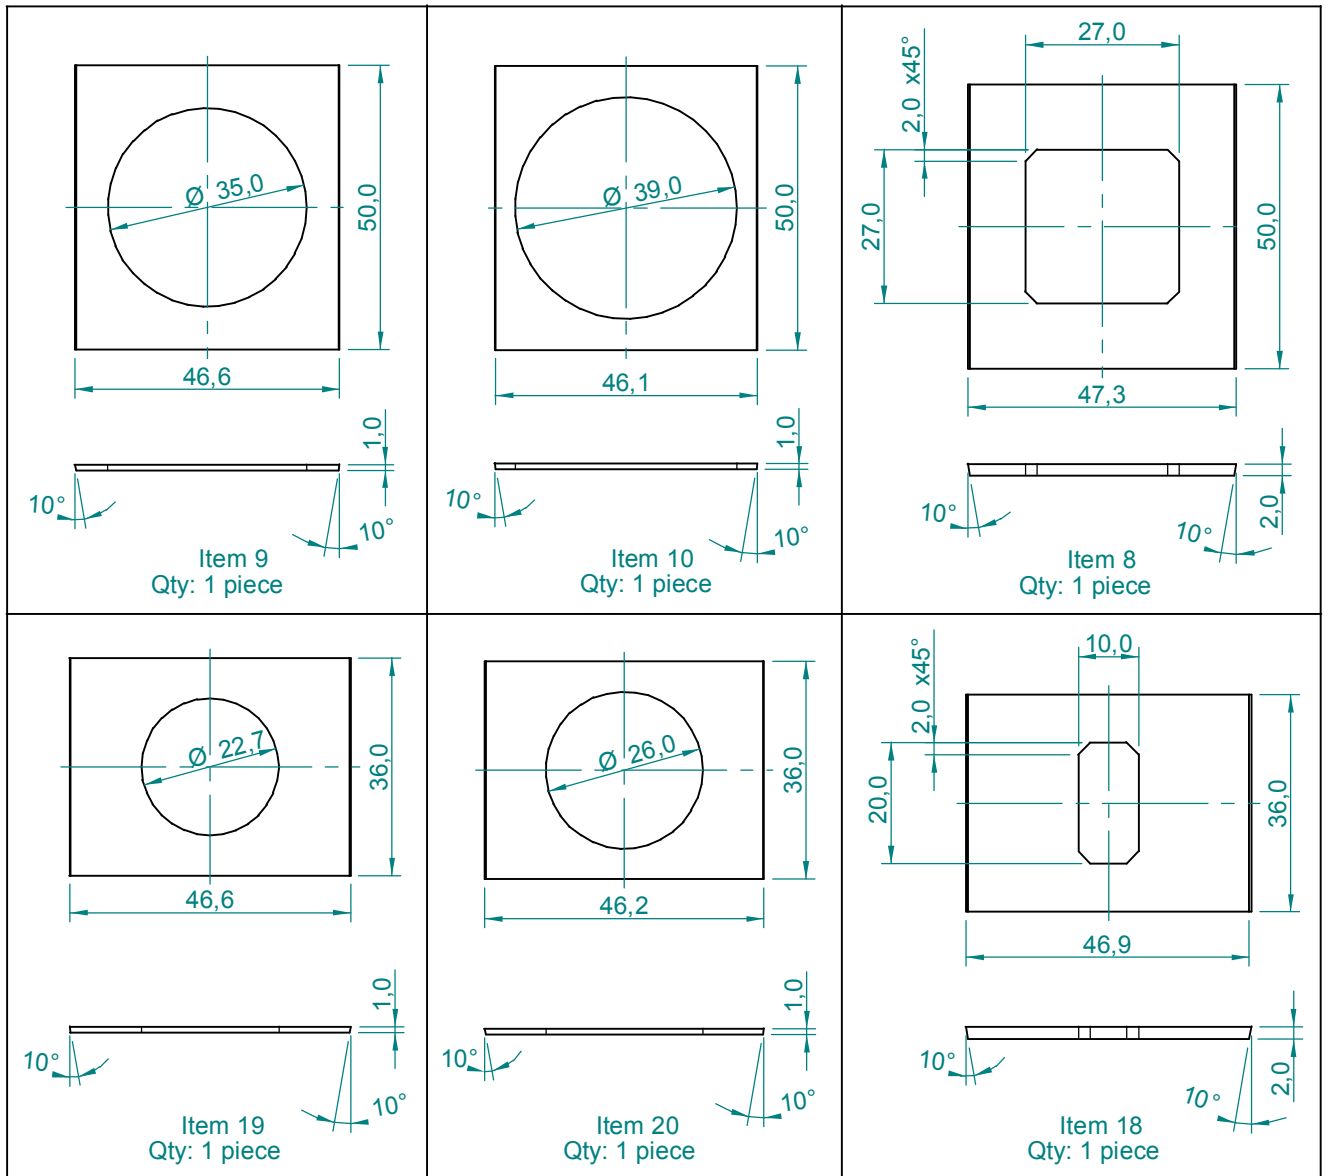

Specifications subject to
change without notice.

Dimensions in cm.

Projection Angle:

First

Specifications subject to change without notice.

Dimensions in cm.

Projection Angle:

Specifications subject to change without notice.

Dimensions in cm.

Projection Angle:

First

Specifications subject to change without notice.

03/03 - Rev.: 01 - Page: 6/6

F:\CAIXAS ACÚSTICAS\PAS\PAS3\PAS3MA3\PAS3MA3INGLES

EUROPE Address:
SELENIUM EUROPE
Germany
www.seleniumloudspeakers.com