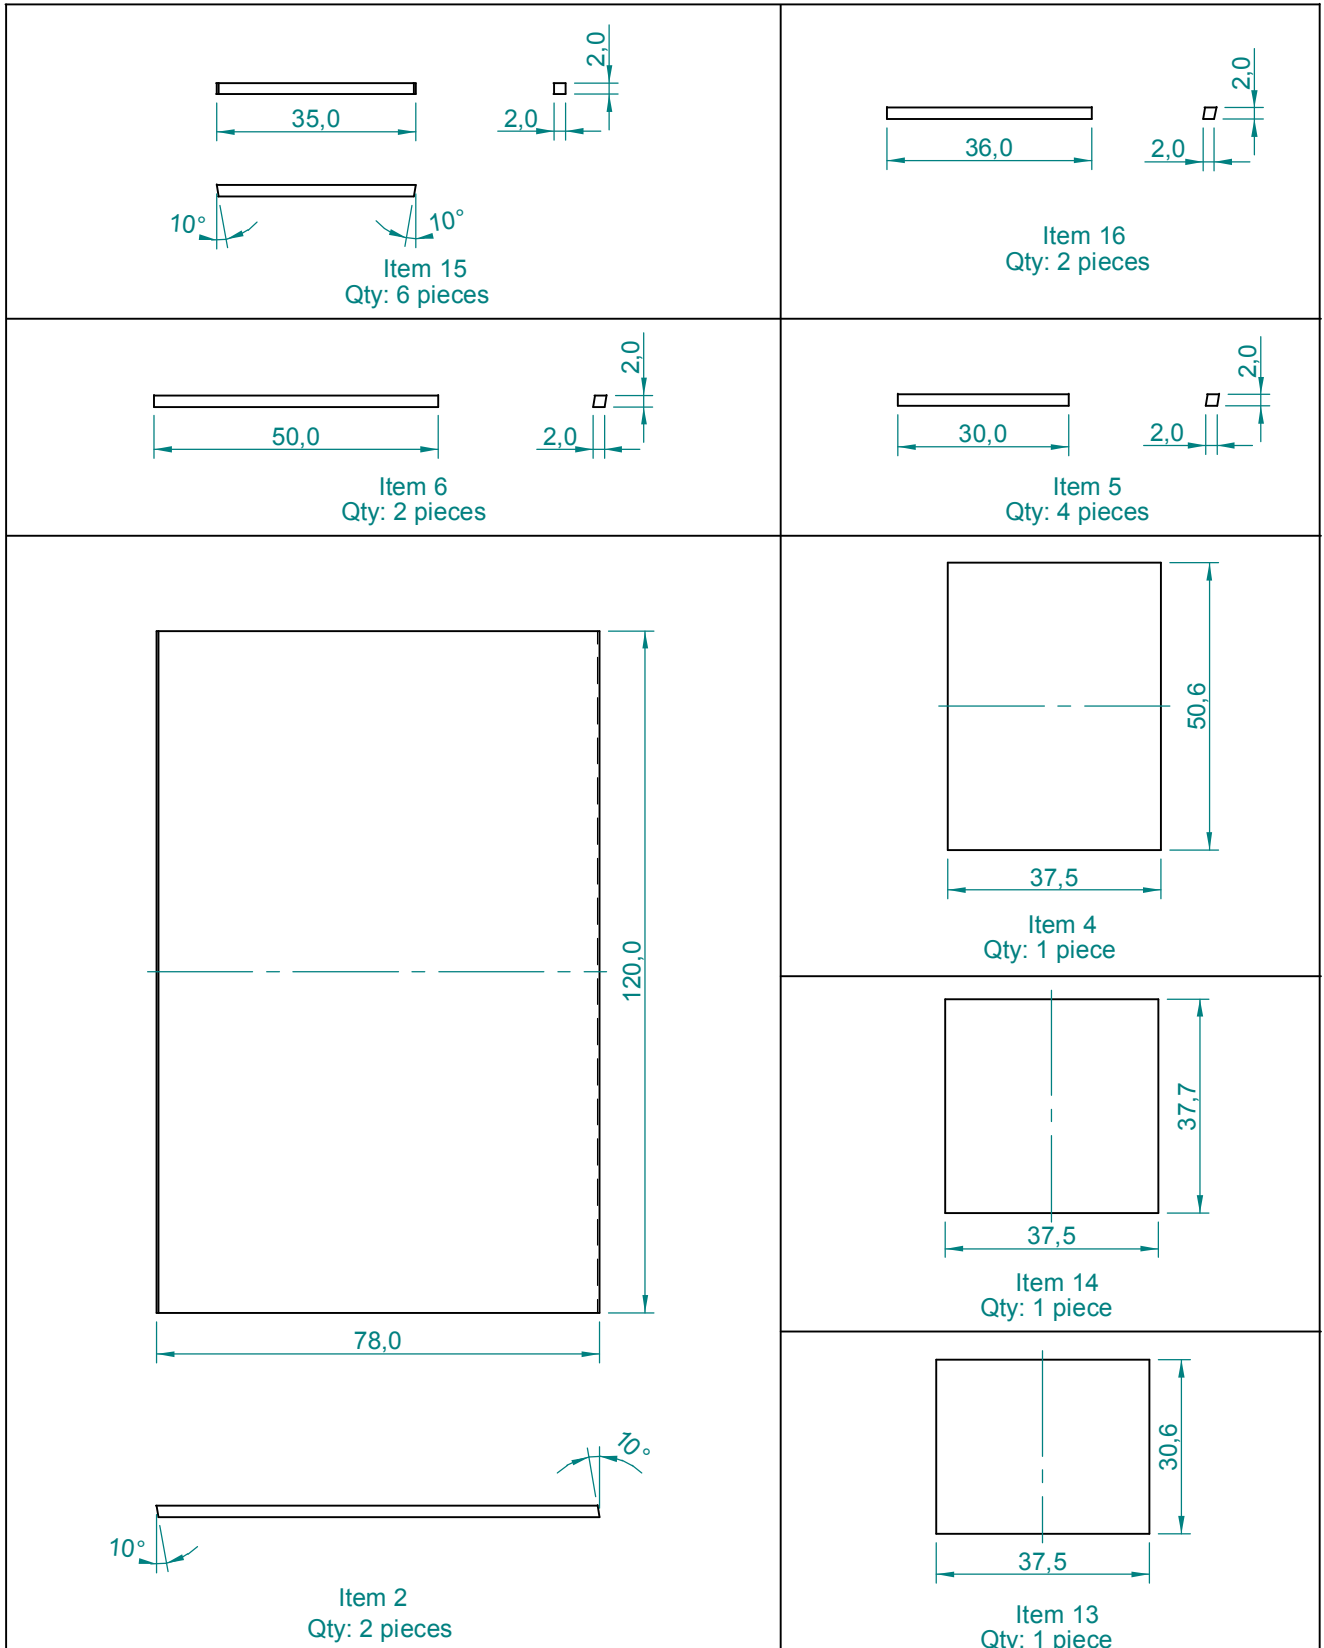

Specifications subject to
change without notice.

Dimensions in cm.

Projection Angle:

First

Specifications subject to change without notice.

Dimensions in cm.

Projection Angle:

Specifications subject to change without notice.