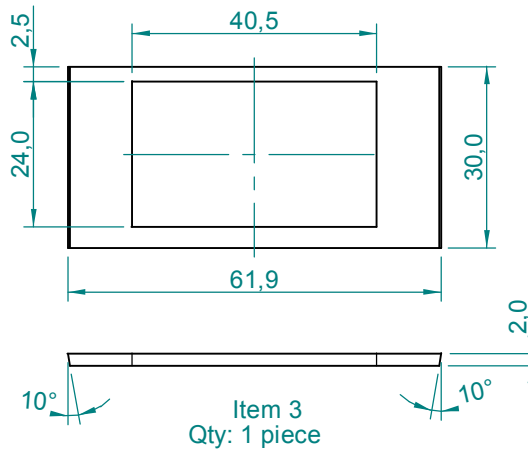

Specifications subject to
change without notice.

Dimensions in cm.

Projection Angle:

First

Specifications subject to change without notice.

Dimensions in cm.

Projection Angle:

Specifications subject to change without notice.

Dimensions in cm.

Projection Angle:

First

Specifications subject to change without notice.

03/03 - Rev.: 01 - Page: 6/6

F:\CAIXAS ACÚSTICAS\PAS\PAS3\PAS3MA3\PAS3MA3INGLES

EUROPE Address:
SELENIUM EUROPE
Germany
www.seleniumloudspeakers.com