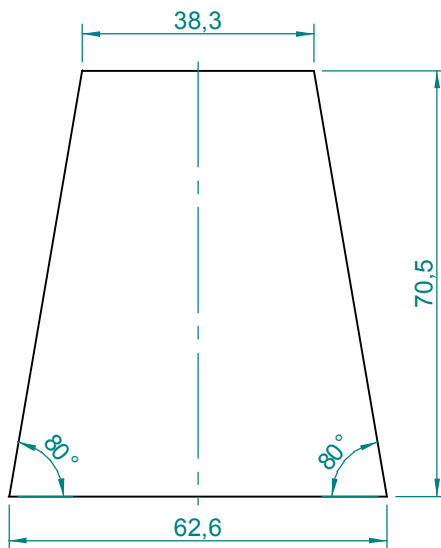

Item	Qty	Description	Material	Notes
1	2	Top/Botton	Plywood 20 mm	
2	2	Lateral	Plywood 20 mm	
3	1	Panel 1	Plywood 20 mm	
4	1	Rear Paine1 1	Plywood 20 mm	
5	1	Frame 1	Plywood 20 mm	
6	4	Frame 2	Plywood 20 mm	
7	2	Ramp 1	Plywood 20 mm	
8	1	Panel 2	Plywood 20 mm	
9	1	Panel 3	Plywood 10 mm	
10	1	Panel 4	Plywood 10 mm	
11	2	Ramp 2	Plywood 20 mm	
12	1	Partition 1	Plywood 20 mm	
13	2	Wedge	Plywood 20 mm	
14	1	Rear Paine1 2	Plywood 20 mm	
15	2	Frame 3	Plywood 20 mm	
16	4	Frame 4	Plywood 20 mm	
17	1	Partition 2	Plywood 20 mm	

Specifications subject to  
change without notice.

Item 1  
Qty: 2 pieces

Item 11  
Qty: 2 pieces

Item 7  
Qty: 2 pieces

Item 12  
Qty: 1 piece

Item 13  
Qty: 2 pieces

Dimensions in cm.

Projection Angle:

Specifications subject to  
change without notice.

Dimensions in cm.

Projection Angle:

Specifications subject to change without notice.

Dimensions in cm.

Projection Angle:

First

Specifications subject to change without notice.