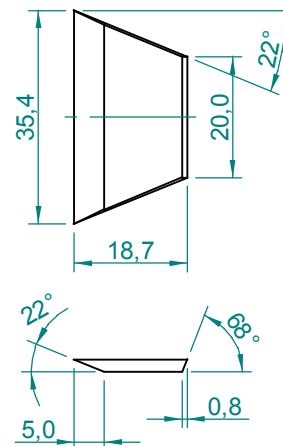

Item	Qty	Description	Material	Notes
1	2	Top/Botton	Plywood 20 mm	
2	2	Lateral	Plywood 20 mm	
3	1	Panel 1	Plywood 20 mm	
4	1	Rear Paine1 1	Plywood 20 mm	
5	1	Frame 1	Plywood 20 mm	
6	4	Frame 2	Plywood 20 mm	
7	2	Ramp 1	Plywood 20 mm	
8	1	Panel 2	Plywood 20 mm	
9	1	Panel 3	Plywood 10 mm	
10	1	Panel 4	Plywood 10 mm	
11	2	Ramp 2	Plywood 20 mm	
12	1	Partition 1	Plywood 20 mm	
13	2	Wedge	Plywood 20 mm	
14	1	Rear Paine1 2	Plywood 20 mm	
15	2	Frame 3	Plywood 20 mm	
16	4	Frame 4	Plywood 20 mm	
17	1	Partition 2	Plywood 20 mm	

Specifications subject to  
change without notice.

Item 1  
Qty: 2 pieces

Item 11  
Qty: 2 pieces

Item 7  
Qty: 2 pieces

Item 12  
Qty: 1 piece

Item 13  
Qty: 2 pieces

Dimensions in cm.

Projection Angle:

Specifications subject to  
change without notice.

Dimensions in cm.

Projection Angle:

Specifications subject to change without notice.

Dimensions in cm.

Projection Angle:

First

Specifications subject to change without notice.