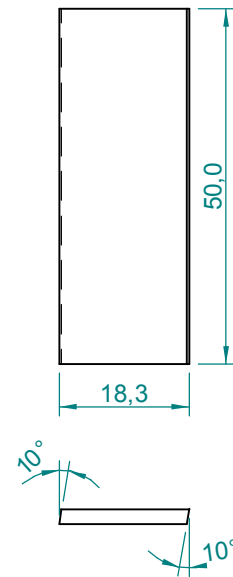

18" Speaker: Low: 40 Hz.

High: should match the low cut off frequency of the next channel enclosure.

Recommended Crossover: Active, Linkwitz-Riley, 24 dB/oct.

Item	Qty	Description	Material	Notes
1	2	Top/Botton	Plywood 20 mm	
2	2	Lateral	Plywood 20 mm	
3	1	Partition	Plywood 20 mm	
4	2	Front Panel	Plywood 20 mm	
5	2	Duct Wall	Plywood 20 mm	
6	1	Back	Plywood 20 mm	
7	2	Duct Reinforcement	Plywood 20 mm	
8	2	Frame 1	Plywood 20 mm	
9	2	Frame 2	Plywood 20 mm	

Specifications subject to  
change without notice.

Item 1  
Qty: 2 pieces

Item 3  
Qty: 1 piece

Item 4  
Qty: 2 pieces

Item 5  
Qty: 2 pieces

Dimensions in cm.

Projection Angle:

First