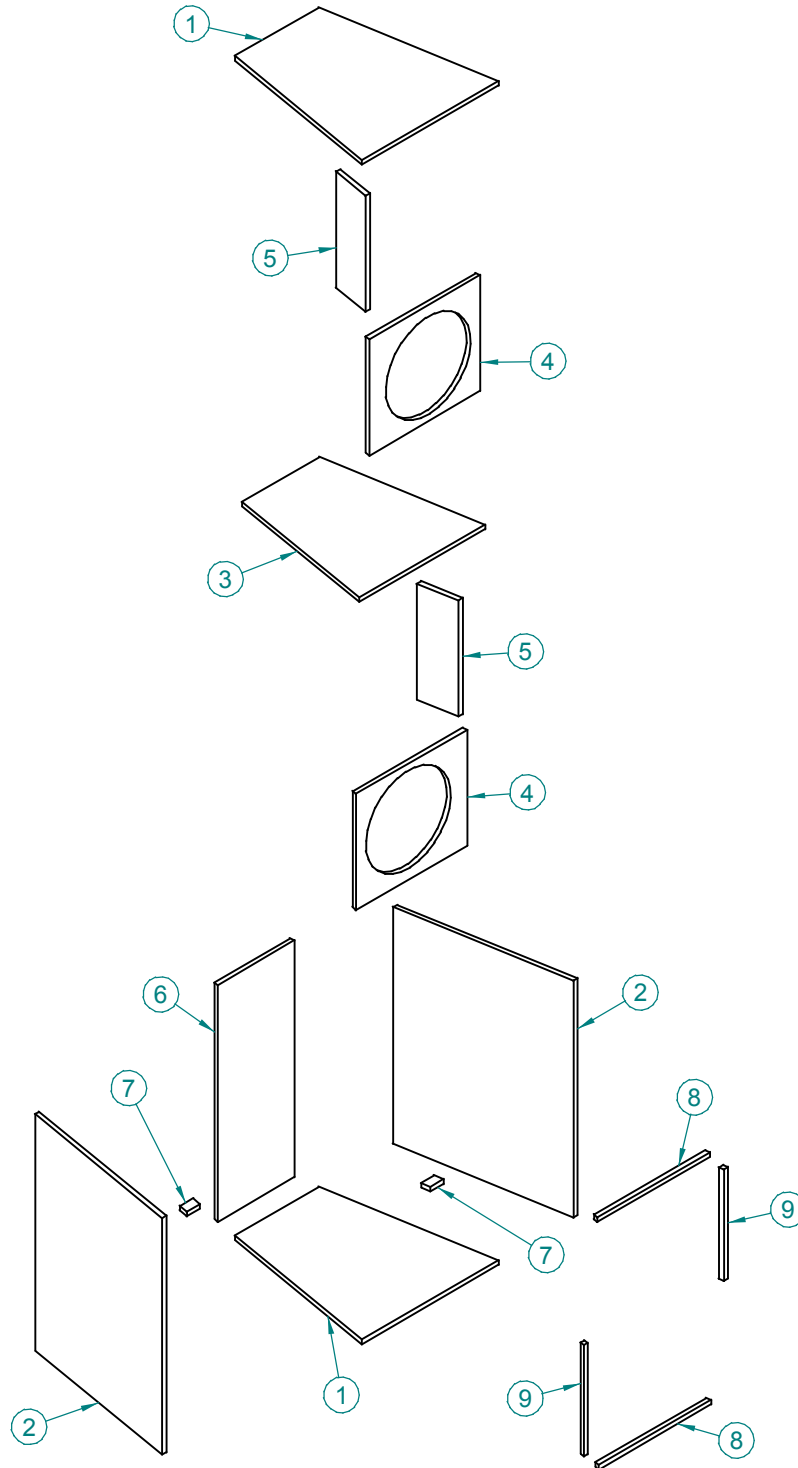

Low frequency cabinet, trapezoidal shape, bass-reflex type for use in PA systems with two 18" low frequency driver.

Components:
18SW1P or 18SW2P subwoofer or
WPU1805 or WPU1807 woofer (2 pieces)

Projection Angle:

First

Specifications subject to change without notice.

03/03 - Rev.: 01 - Page: 2/5

F:\CAIXAS ACÚSTICAS\PAS\PAS3\PAS3G1\PAS3G1INGLES

EUROPE Address:
SELENIUM EUROPE
Germany
www.seleniumloudspeakers.com

USA Address:
SELENIUM USA
USA
www.seleniumloudspeakers.com