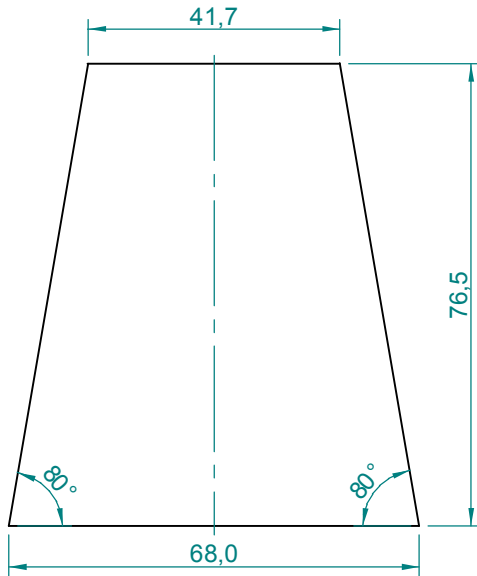

Section B-B

Dimensions in cm.

Projection Angle:

First

Specifications subject to change without notice.

03/03 - Rev.: 01 - Page: 1/6

F:\CAIXAS ACÚSTICAS\PAS\PAS3\PAS3MA1\PAS3MA1INGLES

EUROPE Address:  
**SELENIUM EUROPE**  
Germany  
www.seleniumloudspeakers.com

Specifications subject to  
change without notice.

Item 1  
Qty: 2 pieces

Item 11  
Qty: 2 pieces

Item 7  
Qty: 2 pieces

Item 12  
Qty: 1 piece

Item 13  
Qty: 2 pieces

Dimensions in cm.

Projection Angle:

Specifications subject to  
change without notice.

Dimensions in cm.

Projection Angle:

Specifications subject to change without notice.

Dimensions in cm.

Projection Angle:

First

Specifications subject to change without notice.