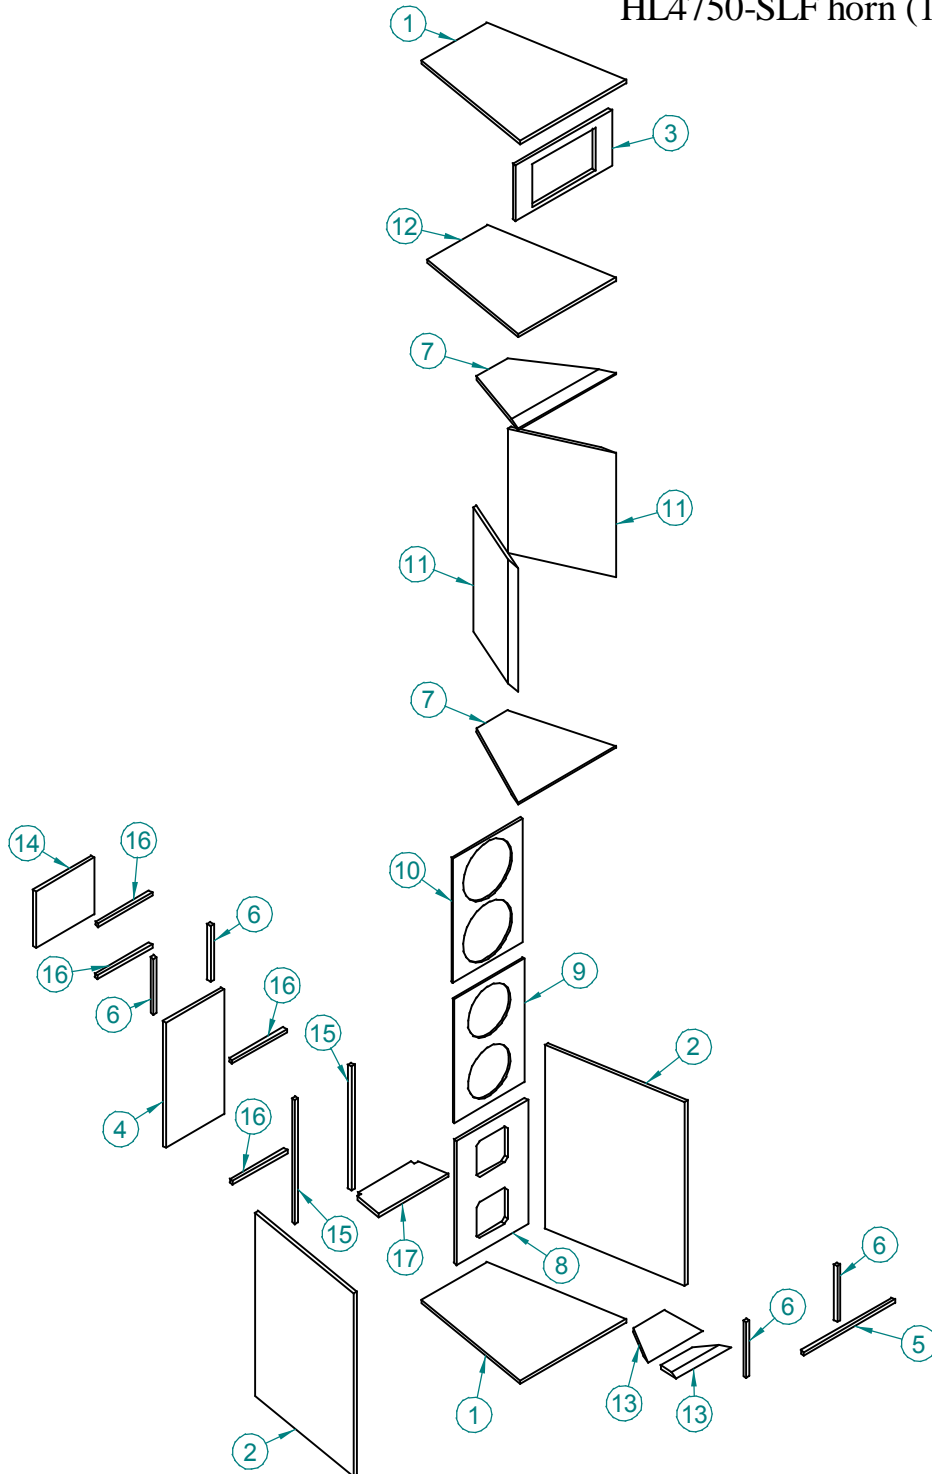

Trapezoidal cabinet, two way, horn type, for use in PA systems, with two 12" mid-bass and one titanium compression driver with horn.

Components:

- WPU1206 or 12MB2P mid-bass (2 pieces)
- D4400Ti or D408Ti or D3300Ti DPD or D3305Ti DPD driver (1 piece)
- HL4750-SLF horn (1 piece)

Projection Angle:

Specifications subject to change without notice.

03/03 - Rev.: 01 - Page: 2/6