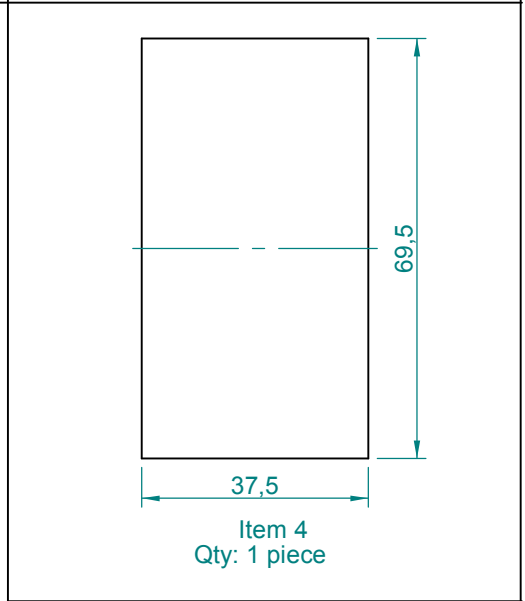

Item	Qty	Description	Material	Notes
1	2	Top/Botton	Plywood 20 mm	
2	2	Lateral	Plywood 20 mm	
3	1	Panel 1	Plywood 20 mm	
4	1	Rear Paine1 1	Plywood 20 mm	
5	1	Frame 1	Plywood 20 mm	
6	4	Frame 2	Plywood 20 mm	
7	2	Ramp 1	Plywood 20 mm	
8	1	Panel 2	Plywood 20 mm	
9	1	Panel 3	Plywood 10 mm	
10	1	Panel 4	Plywood 10 mm	
11	2	Ramp 2	Plywood 20 mm	
12	1	Partition 1	Plywood 20 mm	
13	2	Wedge	Plywood 20 mm	
14	1	Rear Paine1 2	Plywood 20 mm	
15	2	Frame 3	Plywood 20 mm	
16	4	Frame 4	Plywood 20 mm	
17	1	Partition 2	Plywood 20 mm	

Specifications subject to  
change without notice.

Item 1  
Qty: 2 pieces

Item 11  
Qty: 2 pieces

Item 7  
Qty: 2 pieces

Item 12  
Qty: 1 piece

Item 13  
Qty: 2 pieces

Dimensions in cm.

Projection Angle:

Specifications subject to  
change without notice.

Dimensions in cm.

Projection Angle:

Specifications subject to change without notice.

Dimensions in cm.

Projection Angle:

First

Specifications subject to change without notice.