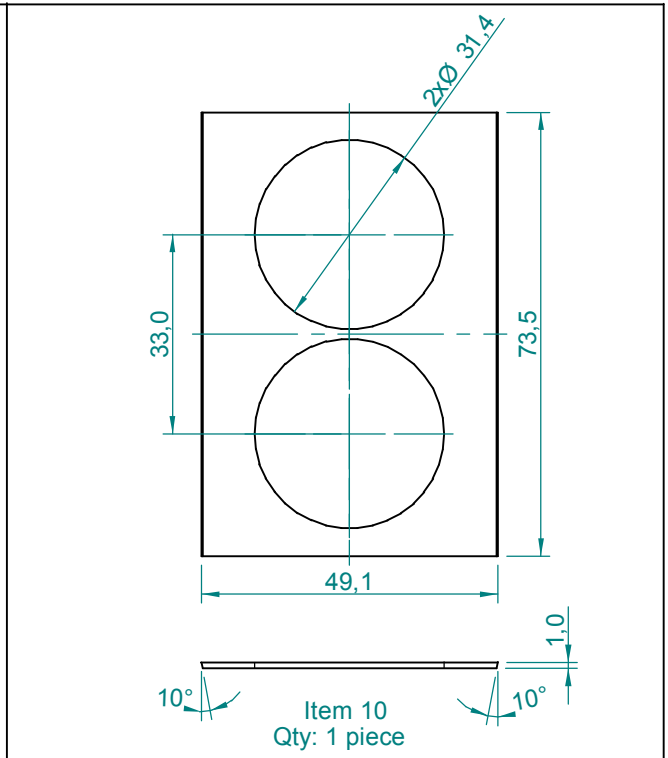

Item	Qty	Description	Material	Notes
1	2	Top/Botton	Plywood 20 mm	
2	2	Lateral	Plywood 20 mm	
3	1	Panel 1	Plywood 20 mm	
4	1	Rear Panel 1	Plywood 20 mm	
5	1	Frame 1	Plywood 20 mm	
6	4	Frame 2	Plywood 20 mm	
7	2	Ramp 1	Plywood 20 mm	
8	1	Panel 2	Plywood 20 mm	
9	1	Panel 3	Plywood 10 mm	
10	1	Panel 4	Plywood 10 mm	
11	2	Ramp 2	Plywood 20 mm	
12	1	Partition 1	Plywood 20 mm	
13	2	Wedge	Plywood 20 mm	
14	1	Rear Panel 2	Plywood 20 mm	
15	2	Frame 3	Plywood 20 mm	
16	4	Frame 4	Plywood 20 mm	
17	1	Partition 2	Plywood 20 mm	
18	1	Wedge to Support the Horn	Wood	

Specifications subject to
change without notice.

Item 1
Qty: 2 pieces

Item 11
Qty: 2 pieces

Item 12
Qty: 1 piece

Item 7
Qty: 2 pieces

Item 13
Qty: 2 pieces

Item 18
Qty: 1 piece

Dimensions in cm.

USA Address:
SELENIUM USA
USA
www.seleniumloudspeakers.com

Dimensions in cm.

Projection Angle:

Specifications subject to
change without notice.

Dimensions in cm.

Projection Angle:

Specifications subject to change without notice.