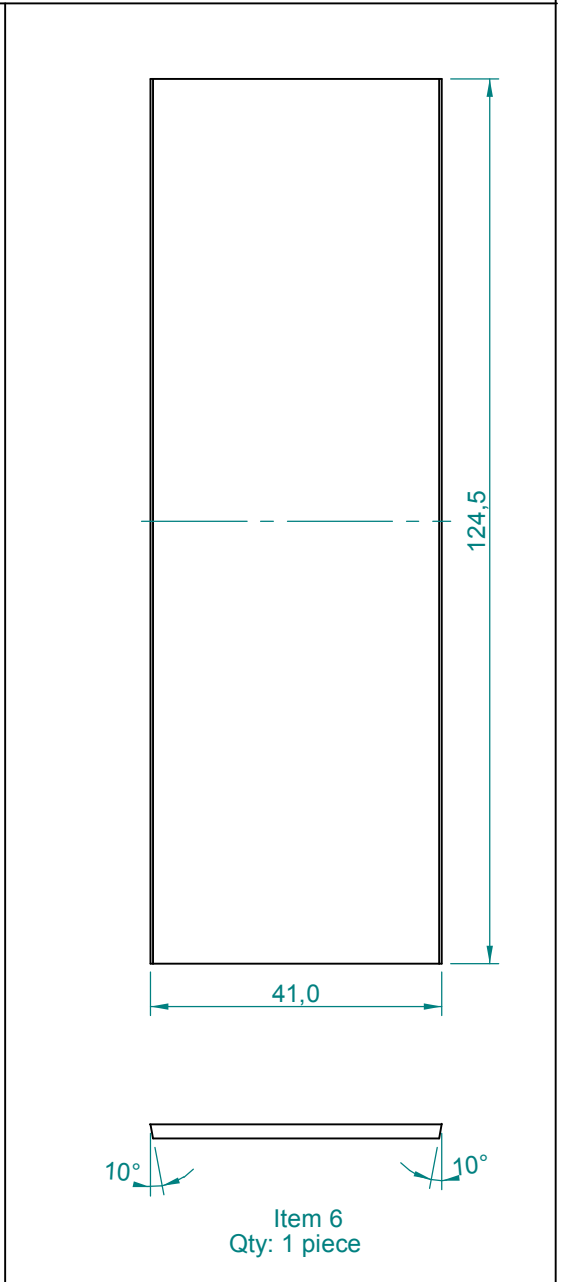

Specifications subject to
change without notice.

Dimensions in cm.

Projection Angle:

Specifications subject to
change without notice.

Dimensions in cm.

Projection Angle:

Specifications subject to change without notice.

Dimensions in cm.

Projection Angle:

First

Specifications subject to change without notice.

03/03 - Rev.: 01 - Page: 1/6

F:\CAIXAS ACÚSTICAS\PAS\PAS2\PAS2MA1\PAS2MA1INGLES

EUROPE Address:
SELENIUM EUROPE
Germany
www.seleniumloudspeakers.com