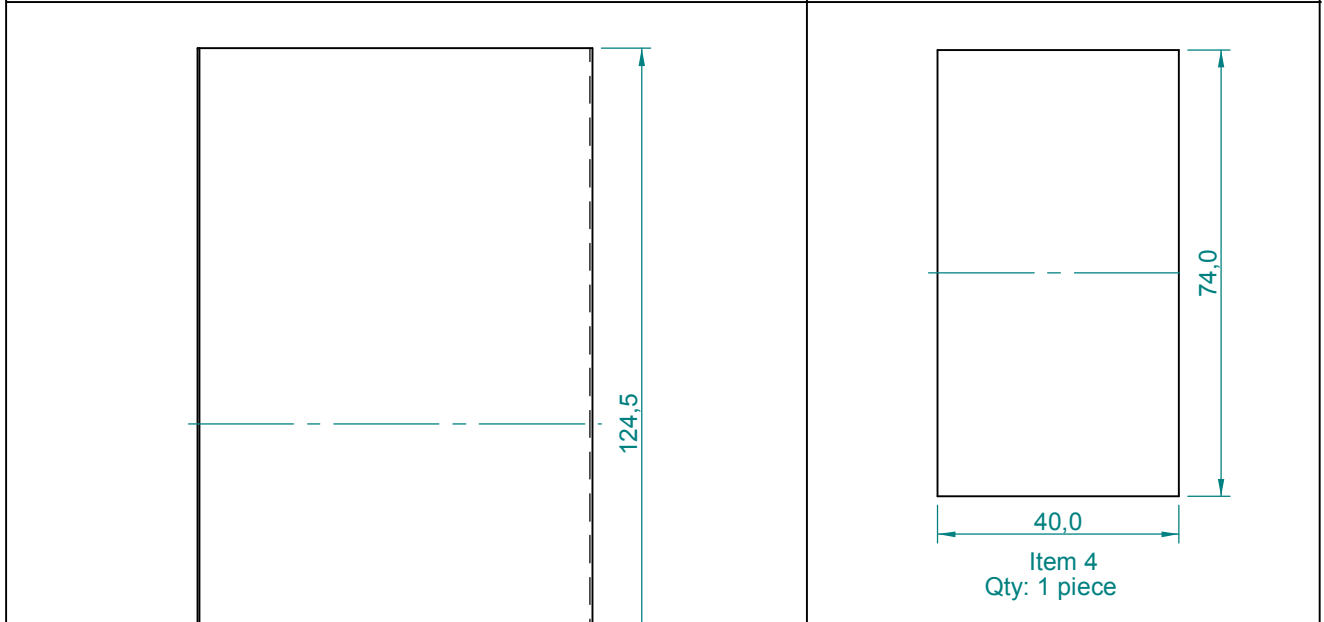

USA Address:
SELENIUM USA
USA
www.seleniumloudspeakers.com

Dimensions in cm.

Projection Angle:

Specifications subject to
change without notice.

Dimensions in cm.

Projection Angle:

Specifications subject to change without notice.