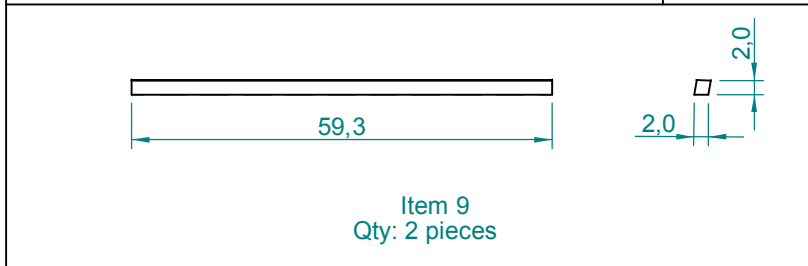

NOTES:

Net internal volume of the 18" low frequency driver chamber: 150 liters (each).

Cut off Frequency:

18" Speaker: Low: 40 Hz.

High: should match the low cut off frequency of the next channel enclosure.

Recommended Crossover: Active, Linkwitz-Riley, 24 dB/oct.

Item	Qty	Description	Material	Notes
1	2	Top/Botton	Plywood 20 mm	
2	2	Lateral	Plywood 20 mm	
3	1	Partition	Plywood 20 mm	
4	2	Front Panel	Plywood 20 mm	
5	2	Duct Wall	Plywood 20 mm	
6	1	Back	Plywood 20 mm	
7	2	Duct Reinforcement	Plywood 20 mm	
8	2	Frame 1	Plywood 20 mm	
9	2	Frame 2	Plywood 20 mm	

Specifications subject to
change without notice.

Dimensions in cm.

Projection Angle:

Specifications subject to
change without notice.