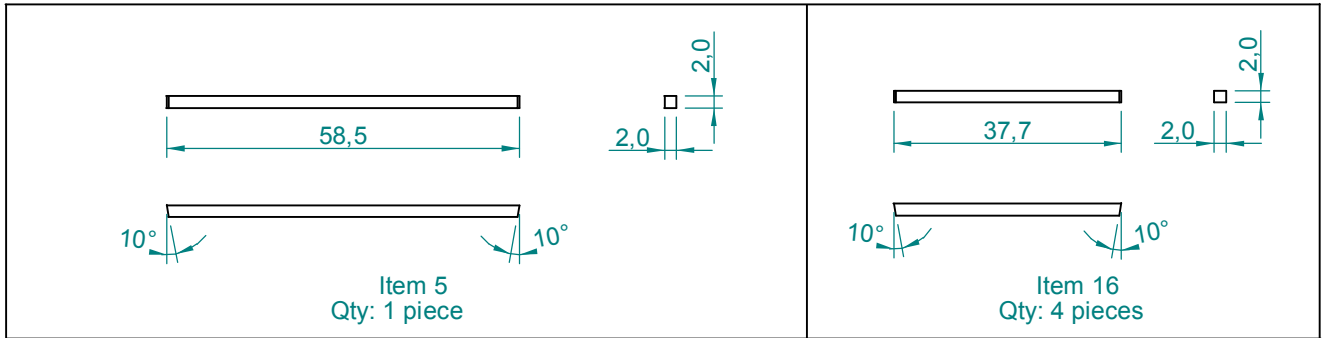

Specifications subject to
change without notice.

Item 1
Qty: 2 pieces

Item 11
Qty: 2 pieces

Item 12
Qty: 1 piece

Item 7
Qty: 2 pieces

Item 13
Qty: 2 pieces

Item 18
Qty: 1 piece

Dimensions in cm.

USA Address:
SELENIUM USA
USA
www.seleniumloudspeakers.com

Dimensions in cm.

Projection Angle:

Specifications subject to
change without notice.

Dimensions in cm.

Projection Angle:

Specifications subject to change without notice.