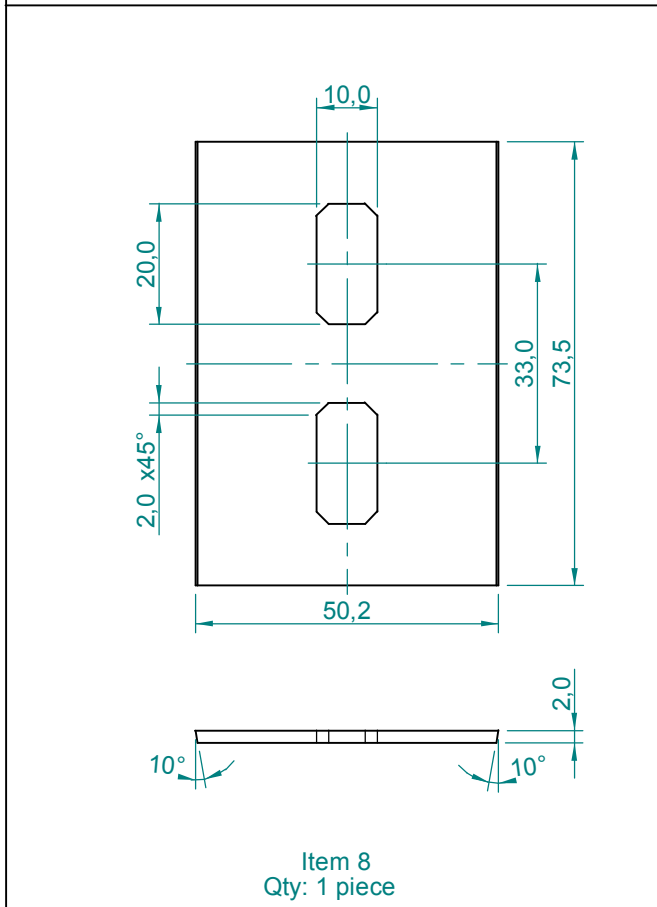

Item	Qty	Description	Material	Notes
1	2	Top/Botton	Plywood 20 mm	
2	2	Lateral	Plywood 20 mm	
3	1	Panel 1	Plywood 20 mm	
4	1	Rear Panel 1	Plywood 20 mm	
5	1	Frame 1	Plywood 20 mm	
6	4	Frame 2	Plywood 20 mm	
7	2	Ramp 1	Plywood 20 mm	
8	1	Panel 2	Plywood 20 mm	
9	1	Panel 3	Plywood 10 mm	
10	1	Panel 4	Plywood 10 mm	
11	2	Ramp 2	Plywood 20 mm	
12	1	Partition 1	Plywood 20 mm	
13	2	Wedge	Plywood 20 mm	
14	1	Rear Panel 2	Plywood 20 mm	
15	2	Frame 3	Plywood 20 mm	
16	4	Frame 4	Plywood 20 mm	
17	1	Partition 2	Plywood 20 mm	
18	1	Wedge to Support the Horn	Wood	

Specifications subject to
change without notice.

Item 1
Qty: 2 pieces

Item 11
Qty: 2 pieces

Item 12
Qty: 1 piece

Item 7
Qty: 2 pieces

Item 13
Qty: 2 pieces

Item 18
Qty: 1 piece

Dimensions in cm.

USA Address:
SELENIUM USA
USA
www.seleniumloudspeakers.com

Dimensions in cm.

Projection Angle:

Specifications subject to
change without notice.

Dimensions in cm.

Projection Angle:

Specifications subject to change without notice.