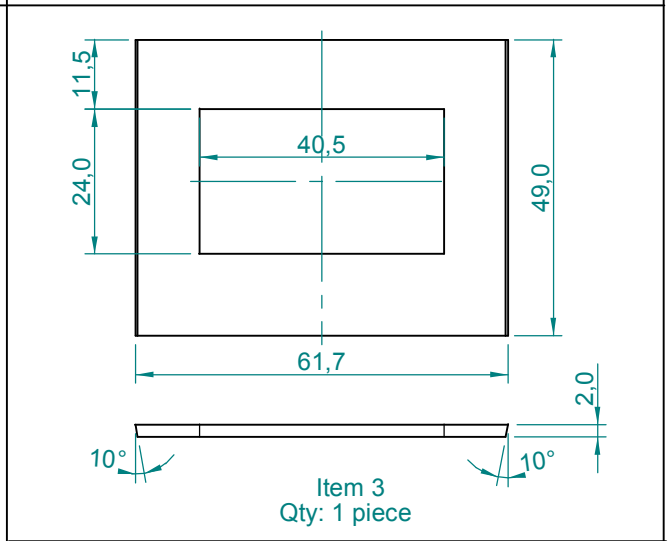

Item	Qty	Description	Material	Notes
1	2	Top/Botton	Plywood 20 mm	
2	2	Lateral	Plywood 20 mm	
3	1	Panel 1	Plywood 20 mm	
4	1	Rear Panel 1	Plywood 20 mm	
5	1	Frame 1	Plywood 20 mm	
6	4	Frame 2	Plywood 20 mm	
7	2	Ramp 1	Plywood 20 mm	
8	1	Panel 2	Plywood 20 mm	
9	1	Panel 3	Plywood 10 mm	
10	1	Panel 4	Plywood 10 mm	
11	2	Ramp 2	Plywood 20 mm	
12	1	Partition 1	Plywood 20 mm	
13	2	Wedge	Plywood 20 mm	
14	1	Rear Panel 2	Plywood 20 mm	
15	2	Frame 3	Plywood 20 mm	
16	4	Frame 4	Plywood 20 mm	
17	1	Partition 2	Plywood 20 mm	
18	1	Wedge to Support the Horn	Wood	

Specifications subject to
change without notice.

Item 1
Qty: 2 pieces

Item 11
Qty: 2 pieces

Item 12
Qty: 1 piece

Item 7
Qty: 2 pieces

Item 13
Qty: 2 pieces

Item 18
Qty: 1 piece

Dimensions in cm.

USA Address:
SELENIUM USA
USA
www.seleniumloudspeakers.com

Dimensions in cm.

Projection Angle:

Specifications subject to
change without notice.

Dimensions in cm.

Projection Angle:

Specifications subject to change without notice.