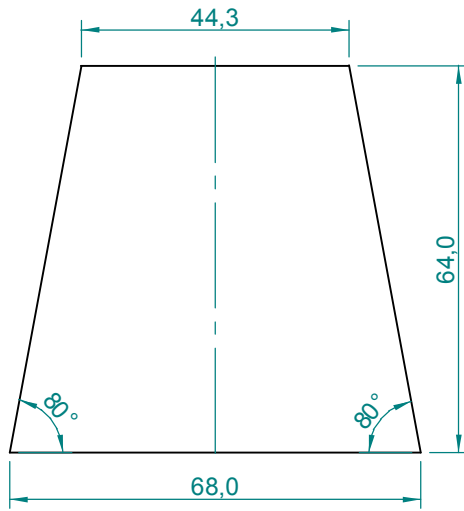

Item	Qty	Description	Material	Notes
1	2	Top/Botton	Plywood 20 mm	
2	2	Lateral	Plywood 20 mm	
3	1	Panel 1	Plywood 20 mm	
4	1	Rear Panel 1	Plywood 20 mm	
5	1	Frame 1	Plywood 20 mm	
6	4	Frame 2	Plywood 20 mm	
7	2	Ramp 1	Plywood 20 mm	
8	1	Panel 2	Plywood 20 mm	
9	1	Panel 3	Plywood 10 mm	
10	1	Panel 4	Plywood 10 mm	
11	2	Ramp 2	Plywood 20 mm	
12	1	Partition 1	Plywood 20 mm	
13	2	Wedge	Plywood 20 mm	
14	1	Rear Panel 2	Plywood 20 mm	
15	2	Frame 3	Plywood 20 mm	
16	4	Frame 4	Plywood 20 mm	
17	1	Partition 2	Plywood 20 mm	
18	1	Wedge to Support the Horn	Wood	

Specifications subject to
change without notice.

Item 1
Qty: 2 pieces

Item 11
Qty: 2 pieces

Item 12
Qty: 1 piece

Item 7
Qty: 2 pieces

Item 13
Qty: 2 pieces

Item 18
Qty: 1 piece

Dimensions in cm.