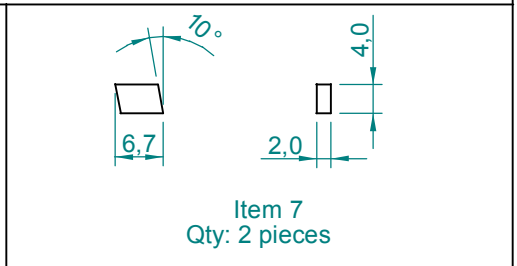

NOTES:

Net internal volume of the 18" low frequency driver chamber: 150 liters (each).

Cut off Frequency:

18" Speaker: Low: 40 Hz.

High: should match the low cut off frequency of the next channel enclosure.

Recommended Crossover: Active, Linkwitz-Riley, 24 dB/oct.

Item	Qty	Description	Material	Notes
1	2	Top/Botton	Plywood 20 mm	
2	2	Lateral	Plywood 20 mm	
3	1	Partition	Plywood 20 mm	
4	2	Front Panel	Plywood 20 mm	
5	2	Duct Wall	Plywood 20 mm	
6	1	Back	Plywood 20 mm	
7	2	Duct Reinforcement	Plywood 20 mm	
8	2	Frame 1	Plywood 20 mm	
9	2	Frame 2	Plywood 20 mm	

Specifications subject to
change without notice.

Dimensions in cm.

Projection Angle:

Specifications subject to
change without notice.