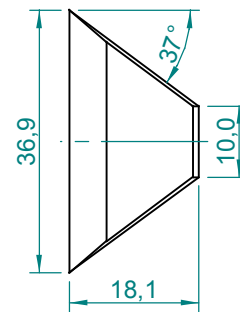

Item	Qty	Description	Material	Notes
1	2	Top/Botton	Plywood 20 mm	
2	2	Lateral	Plywood 20 mm	
3	1	Panel 1	Plywood 20 mm	
4	1	Rear Panel 1	Plywood 20 mm	
5	1	Frame 1	Plywood 20 mm	
6	4	Frame 2	Plywood 20 mm	
7	2	Ramp 1	Plywood 20 mm	
8	1	Panel 2	Plywood 20 mm	
9	1	Panel 3	Plywood 10 mm	
10	1	Panel 4	Plywood 10 mm	
11	2	Ramp 2	Plywood 20 mm	
12	1	Partition 1	Plywood 20 mm	
13	2	Wedge	Plywood 20 mm	
14	1	Rear Panel 2	Plywood 20 mm	
15	2	Frame 3	Plywood 20 mm	
16	4	Frame 4	Plywood 20 mm	
17	1	Partition 2	Plywood 20 mm	
18	1	Wedge to Support the Horn	Wood	

Specifications subject to
change without notice.

Item 1
Qty: 2 pieces

Item 11
Qty: 2 pieces

Item 12
Qty: 1 piece

Item 7
Qty: 2 pieces

Item 13
Qty: 2 pieces

Item 18
Qty: 1 piece

Dimensions in cm.

USA Address:
SELENIUM USA
USA
www.seleniumloudspeakers.com

Dimensions in cm.

Projection Angle:

Specifications subject to
change without notice.

Dimensions in cm.

Projection Angle:

Specifications subject to change without notice.