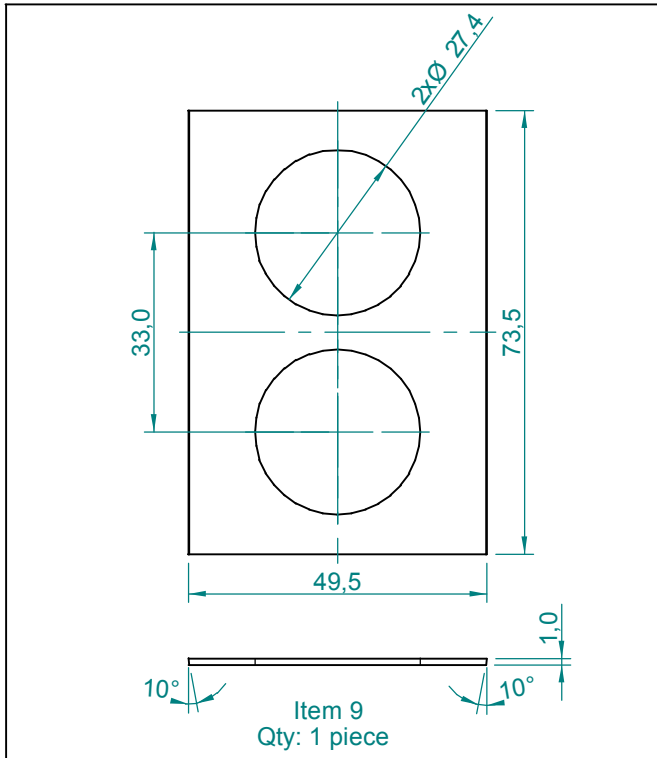

Item	Qty	Description	Material	Notes
1	2	Top/Botton	Plywood 20 mm	
2	2	Lateral	Plywood 20 mm	
3	1	Panel 1	Plywood 20 mm	
4	1	Rear Panel 1	Plywood 20 mm	
5	1	Frame 1	Plywood 20 mm	
6	4	Frame 2	Plywood 20 mm	
7	2	Ramp 1	Plywood 20 mm	
8	1	Panel 2	Plywood 20 mm	
9	1	Panel 3	Plywood 10 mm	
10	1	Panel 4	Plywood 10 mm	
11	2	Ramp 2	Plywood 20 mm	
12	1	Partition 1	Plywood 20 mm	
13	2	Wedge	Plywood 20 mm	
14	1	Rear Panel 2	Plywood 20 mm	
15	2	Frame 3	Plywood 20 mm	
16	4	Frame 4	Plywood 20 mm	
17	1	Partition 2	Plywood 20 mm	
18	1	Wedge to Support the Horn	Wood	

Specifications subject to
change without notice.

Item 1
Qty: 2 pieces

Item 11
Qty: 2 pieces

Item 12
Qty: 1 piece

Item 7
Qty: 2 pieces

Item 13
Qty: 2 pieces

Item 18
Qty: 1 piece

Dimensions in cm.

USA Address:
SELENIUM USA
USA
www.seleniumloudspeakers.com

Dimensions in cm.

Projection Angle:

Specifications subject to
change without notice.

Dimensions in cm.

Projection Angle:

Specifications subject to change without notice.