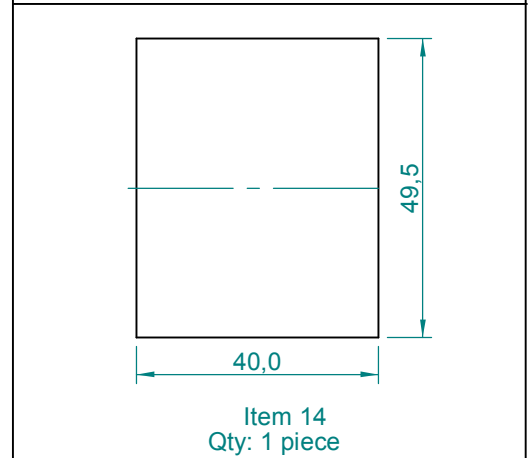

Specifications subject to
change without notice.

Item 1
Qty: 2 pieces

Item 11
Qty: 2 pieces

Item 12
Qty: 1 piece

Item 7
Qty: 2 pieces

Item 13
Qty: 2 pieces

Item 18
Qty: 1 piece

Dimensions in cm.

USA Address:
SELENIUM USA
USA
www.seleniumloudspeakers.com

Dimensions in cm.

Projection Angle:

Specifications subject to
change without notice.

Dimensions in cm.

Projection Angle:

Specifications subject to change without notice.