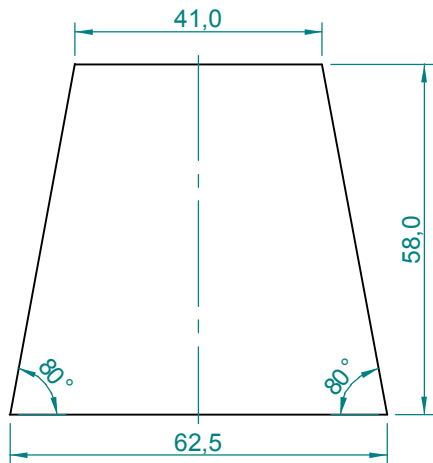

Item	Qty	Description	Material	Notes
1	2	Top/Botton	Plywood 20 mm	
2	2	Lateral	Plywood 20 mm	
3	1	Panel 1	Plywood 20 mm	
4	1	Rear Panel 1	Plywood 20 mm	
5	1	Frame 1	Plywood 20 mm	
6	4	Frame 2	Plywood 20 mm	
7	2	Ramp 1	Plywood 20 mm	
8	1	Panel 2	Plywood 20 mm	
9	1	Panel 3	Plywood 10 mm	
10	1	Panel 4	Plywood 10 mm	
11	2	Ramp 2	Plywood 20 mm	
12	1	Partition 1	Plywood 20 mm	
13	2	Wedge	Plywood 20 mm	
14	1	Rear Panel 2	Plywood 20 mm	
15	2	Frame 3	Plywood 20 mm	
16	4	Frame 4	Plywood 20 mm	
17	1	Partition 2	Plywood 20 mm	
18	1	Wedge to Support the Horn	Wood	

Specifications subject to
change without notice.

Item 1
Qty: 2 pieces

Item 11
Qty: 2 pieces

Item 12
Qty: 1 piece

Item 7
Qty: 2 pieces

Item 13
Qty: 2 pieces

Item 18
Qty: 1 piece

Dimensions in cm.

USA Address:
SELENIUM USA
USA
www.seleniumloudspeakers.com

Dimensions in cm.

Projection Angle:

Specifications subject to
change without notice.

Dimensions in cm.

Projection Angle:

Specifications subject to change without notice.